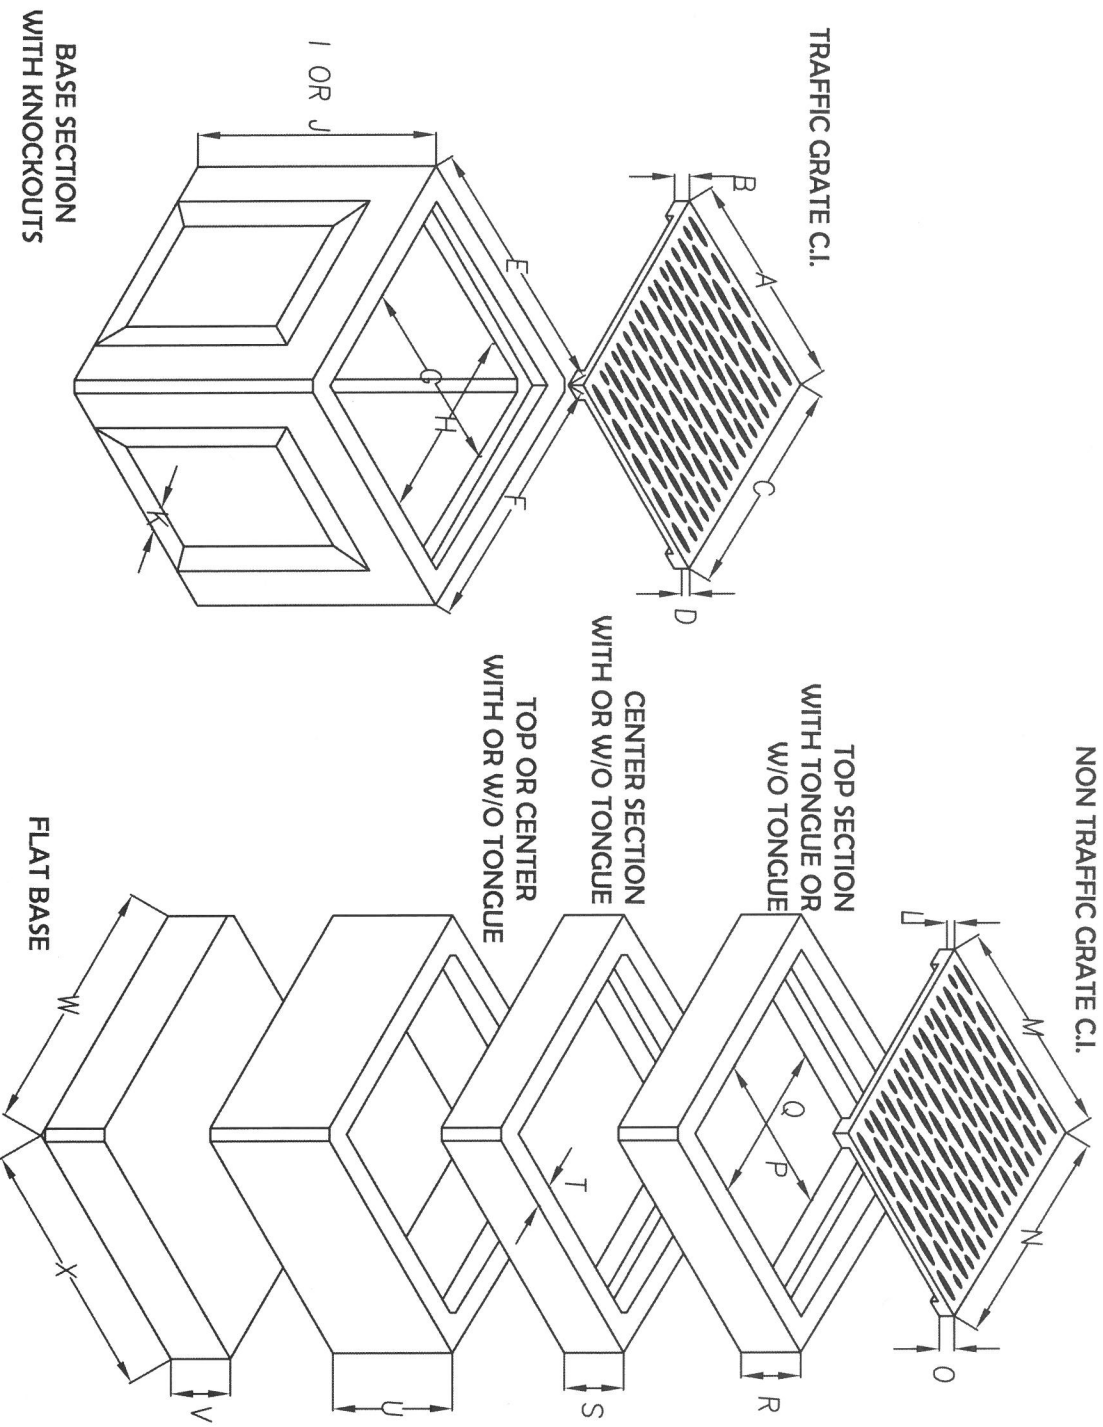

# CATCH BASINS

	12" X 12"	18" X 18"	24" X 24"
A	15 1/4"	21 1/2"	26 1/4"
B	1 1/2"	1 1/2"	2"
C	15 1/4"	21 1/2"	26 1/4"
D	1 1/4"	1 1/4"	1 7/8"
E	20"	26"	32"
F	20"	26"	32"
G	12"	18"	24"
H	12"	18"	24"
I	24"	24"	24"
J	18"	18"	18"
K	2"	2"	2"
L	3/4"	7/8"	1"
M	15 1/4"	21 1/2"	26 1/4"
N	15 1/4"	21 1/2"	26 1/4"
O	1 1/2"	1 1/2"	2"
P	12"	18"	24"
Q	12"	18"	24"
R	6"	6"	6"
S	6"	6"	6"
T	2 1/4"	2 1/8"	2 3/4"
U	12"	12"	12"
V	6"	6"	6"
W	20"	26"	32"
X	20"	26"	32"