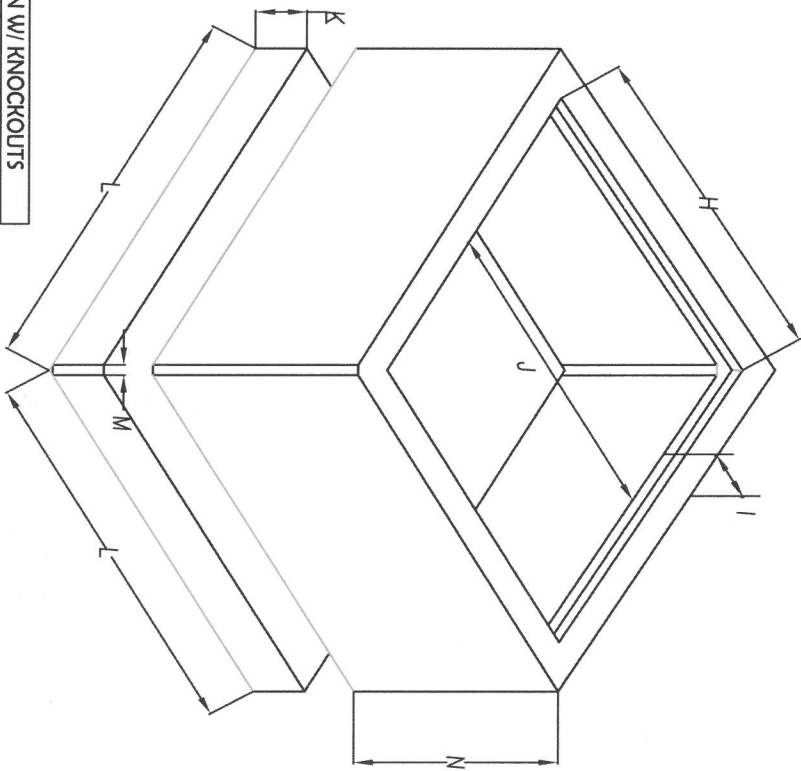

CATCH BASINS

36" CATCH BASIN W/ KNOCKOUTS			
	TRAF:	N/TRAF:	
A	38"	38"	H 42"
B	1 1/2"	3/4"	I 6"
C	1 3/4"	1 3/4"	J 36"
D	24"-30"-36"	K 6"	L 48"
E	3 1/2"	3 1/2"	M 1"
F	16"	16"	N 6"-12"-18"-24"-30"-36"
G	16"	16"	