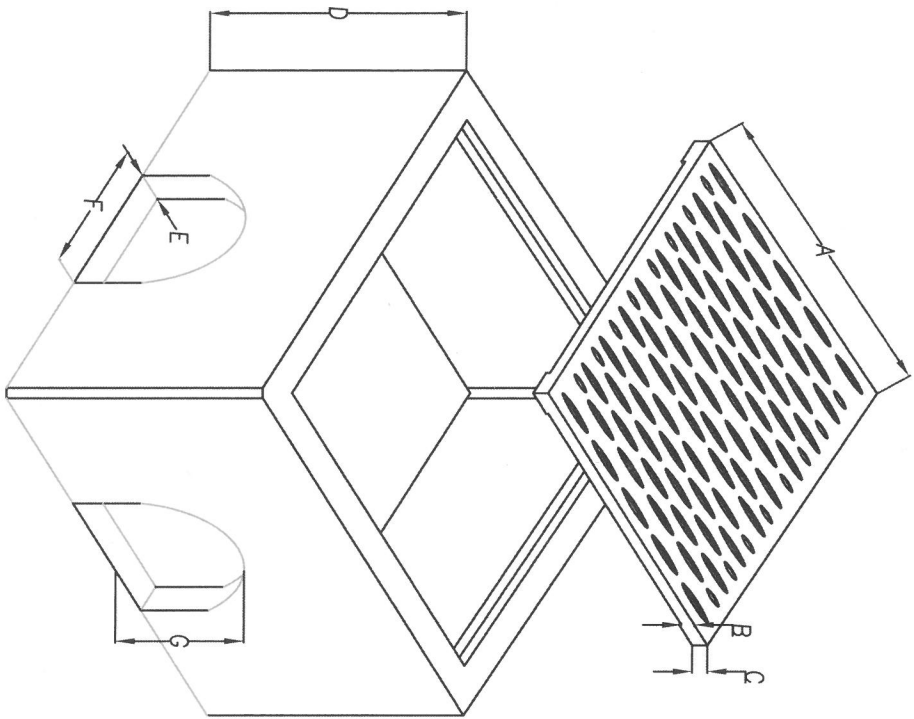

CATCH BASINS

36" CATCH BASIN W/ KNOCKOUTS			
	TRAF:	N/TRAF:	
A	38"	38"	H 42"
B	1 1/2"	3/4"	I 6"
C	1 3/4"	1 3/4"	J 36"
D	24"-30"-36"	K 6"	L 48"
E	3 1/2"	3 1/2"	M 1"
F	16"	16"	N 6"-12"-18"-24"-30"-36"
G	16"	16"	